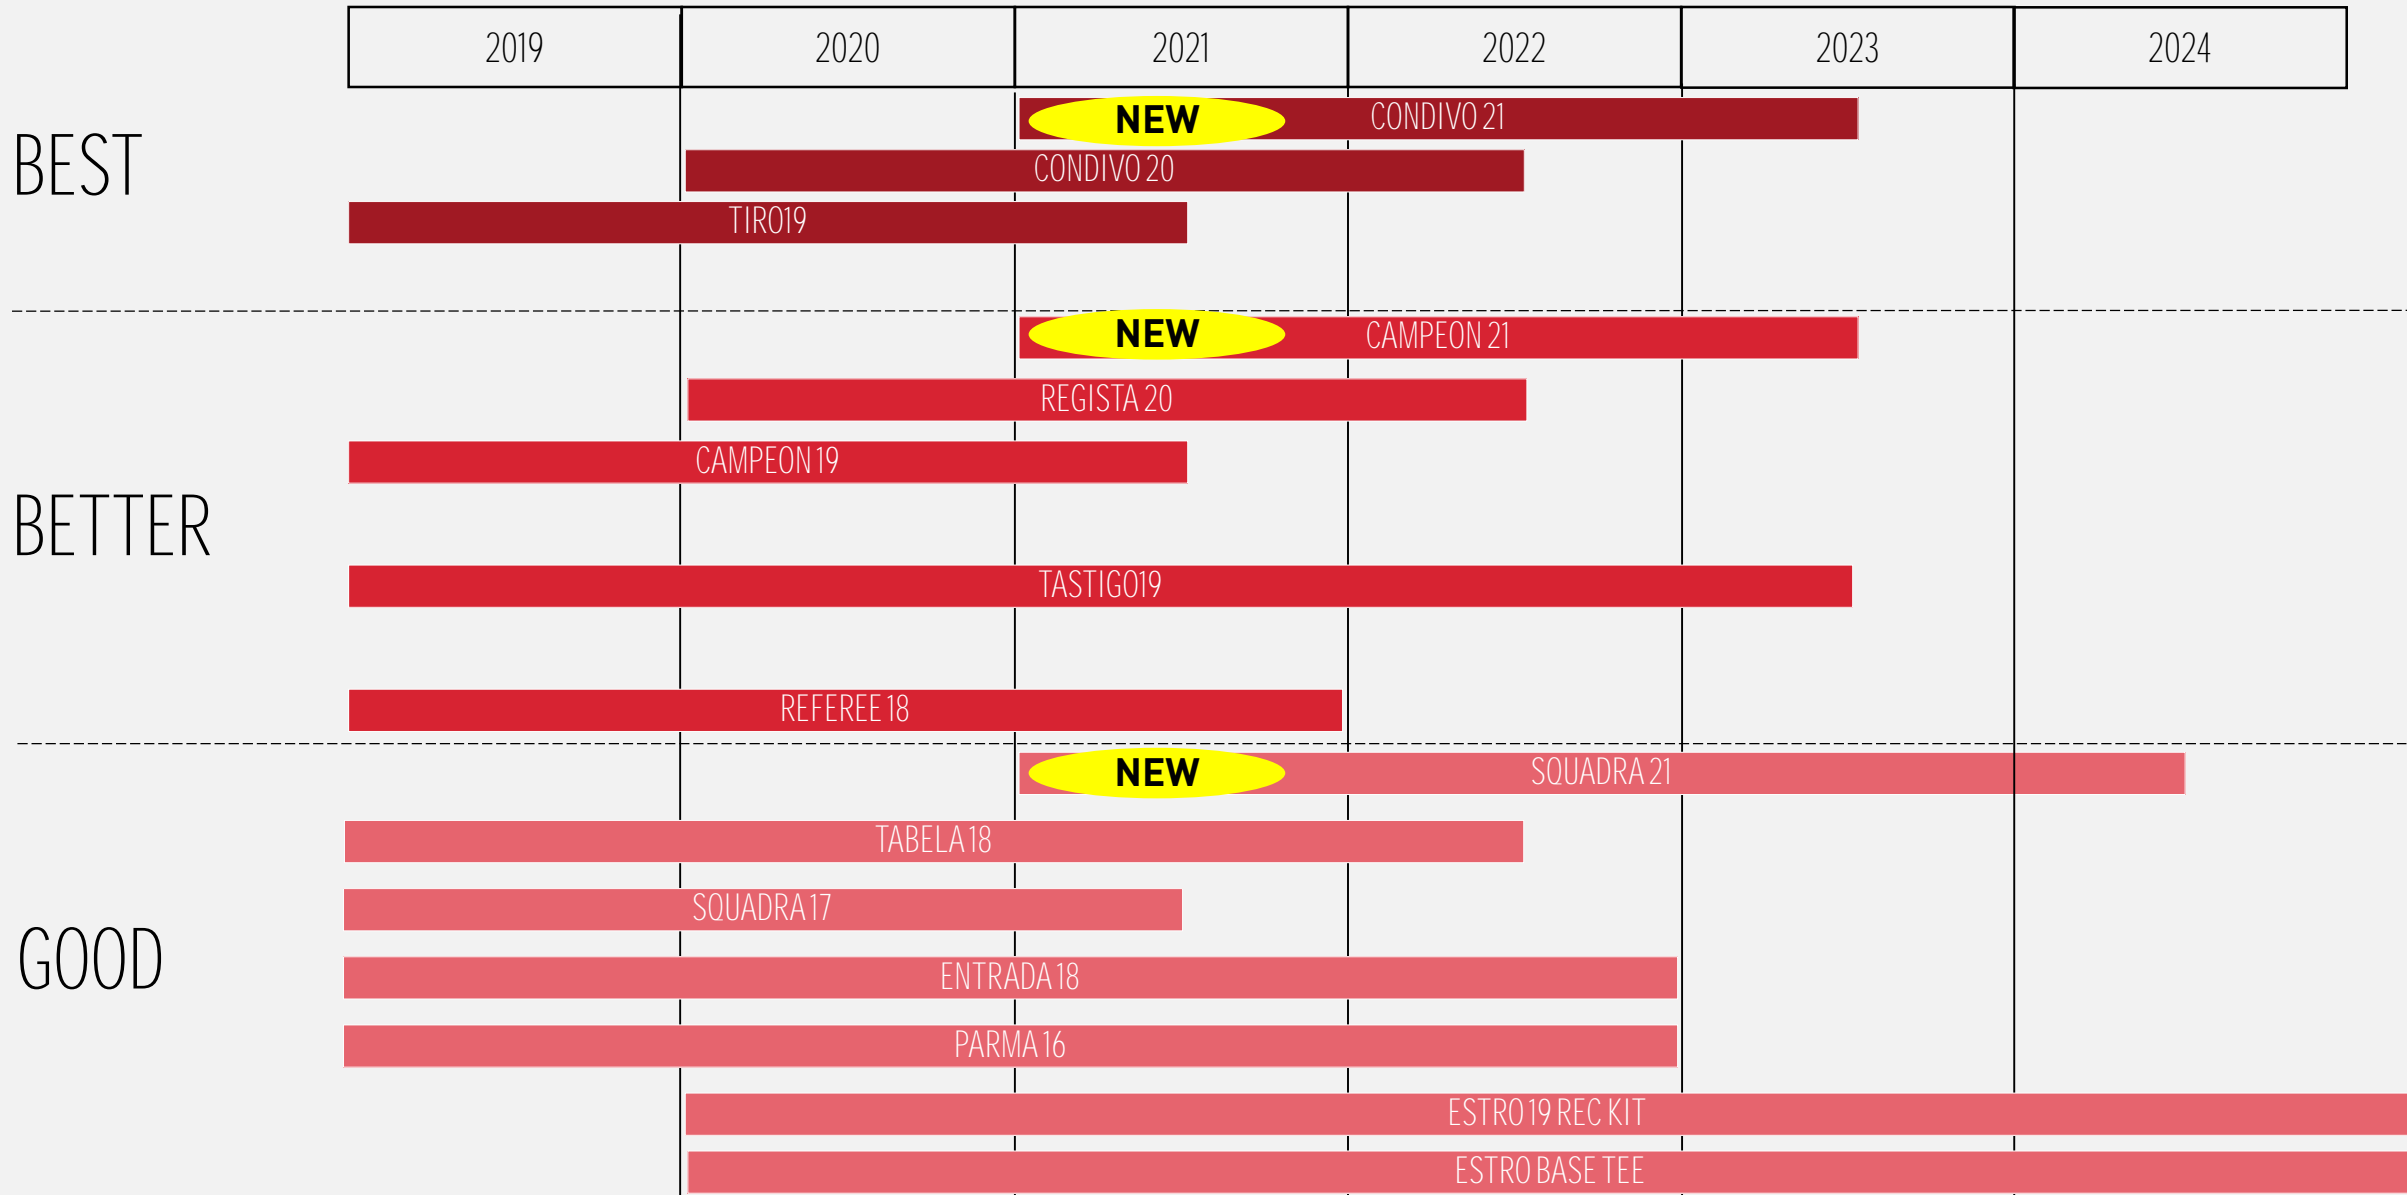

MATCH LIFECYCLES