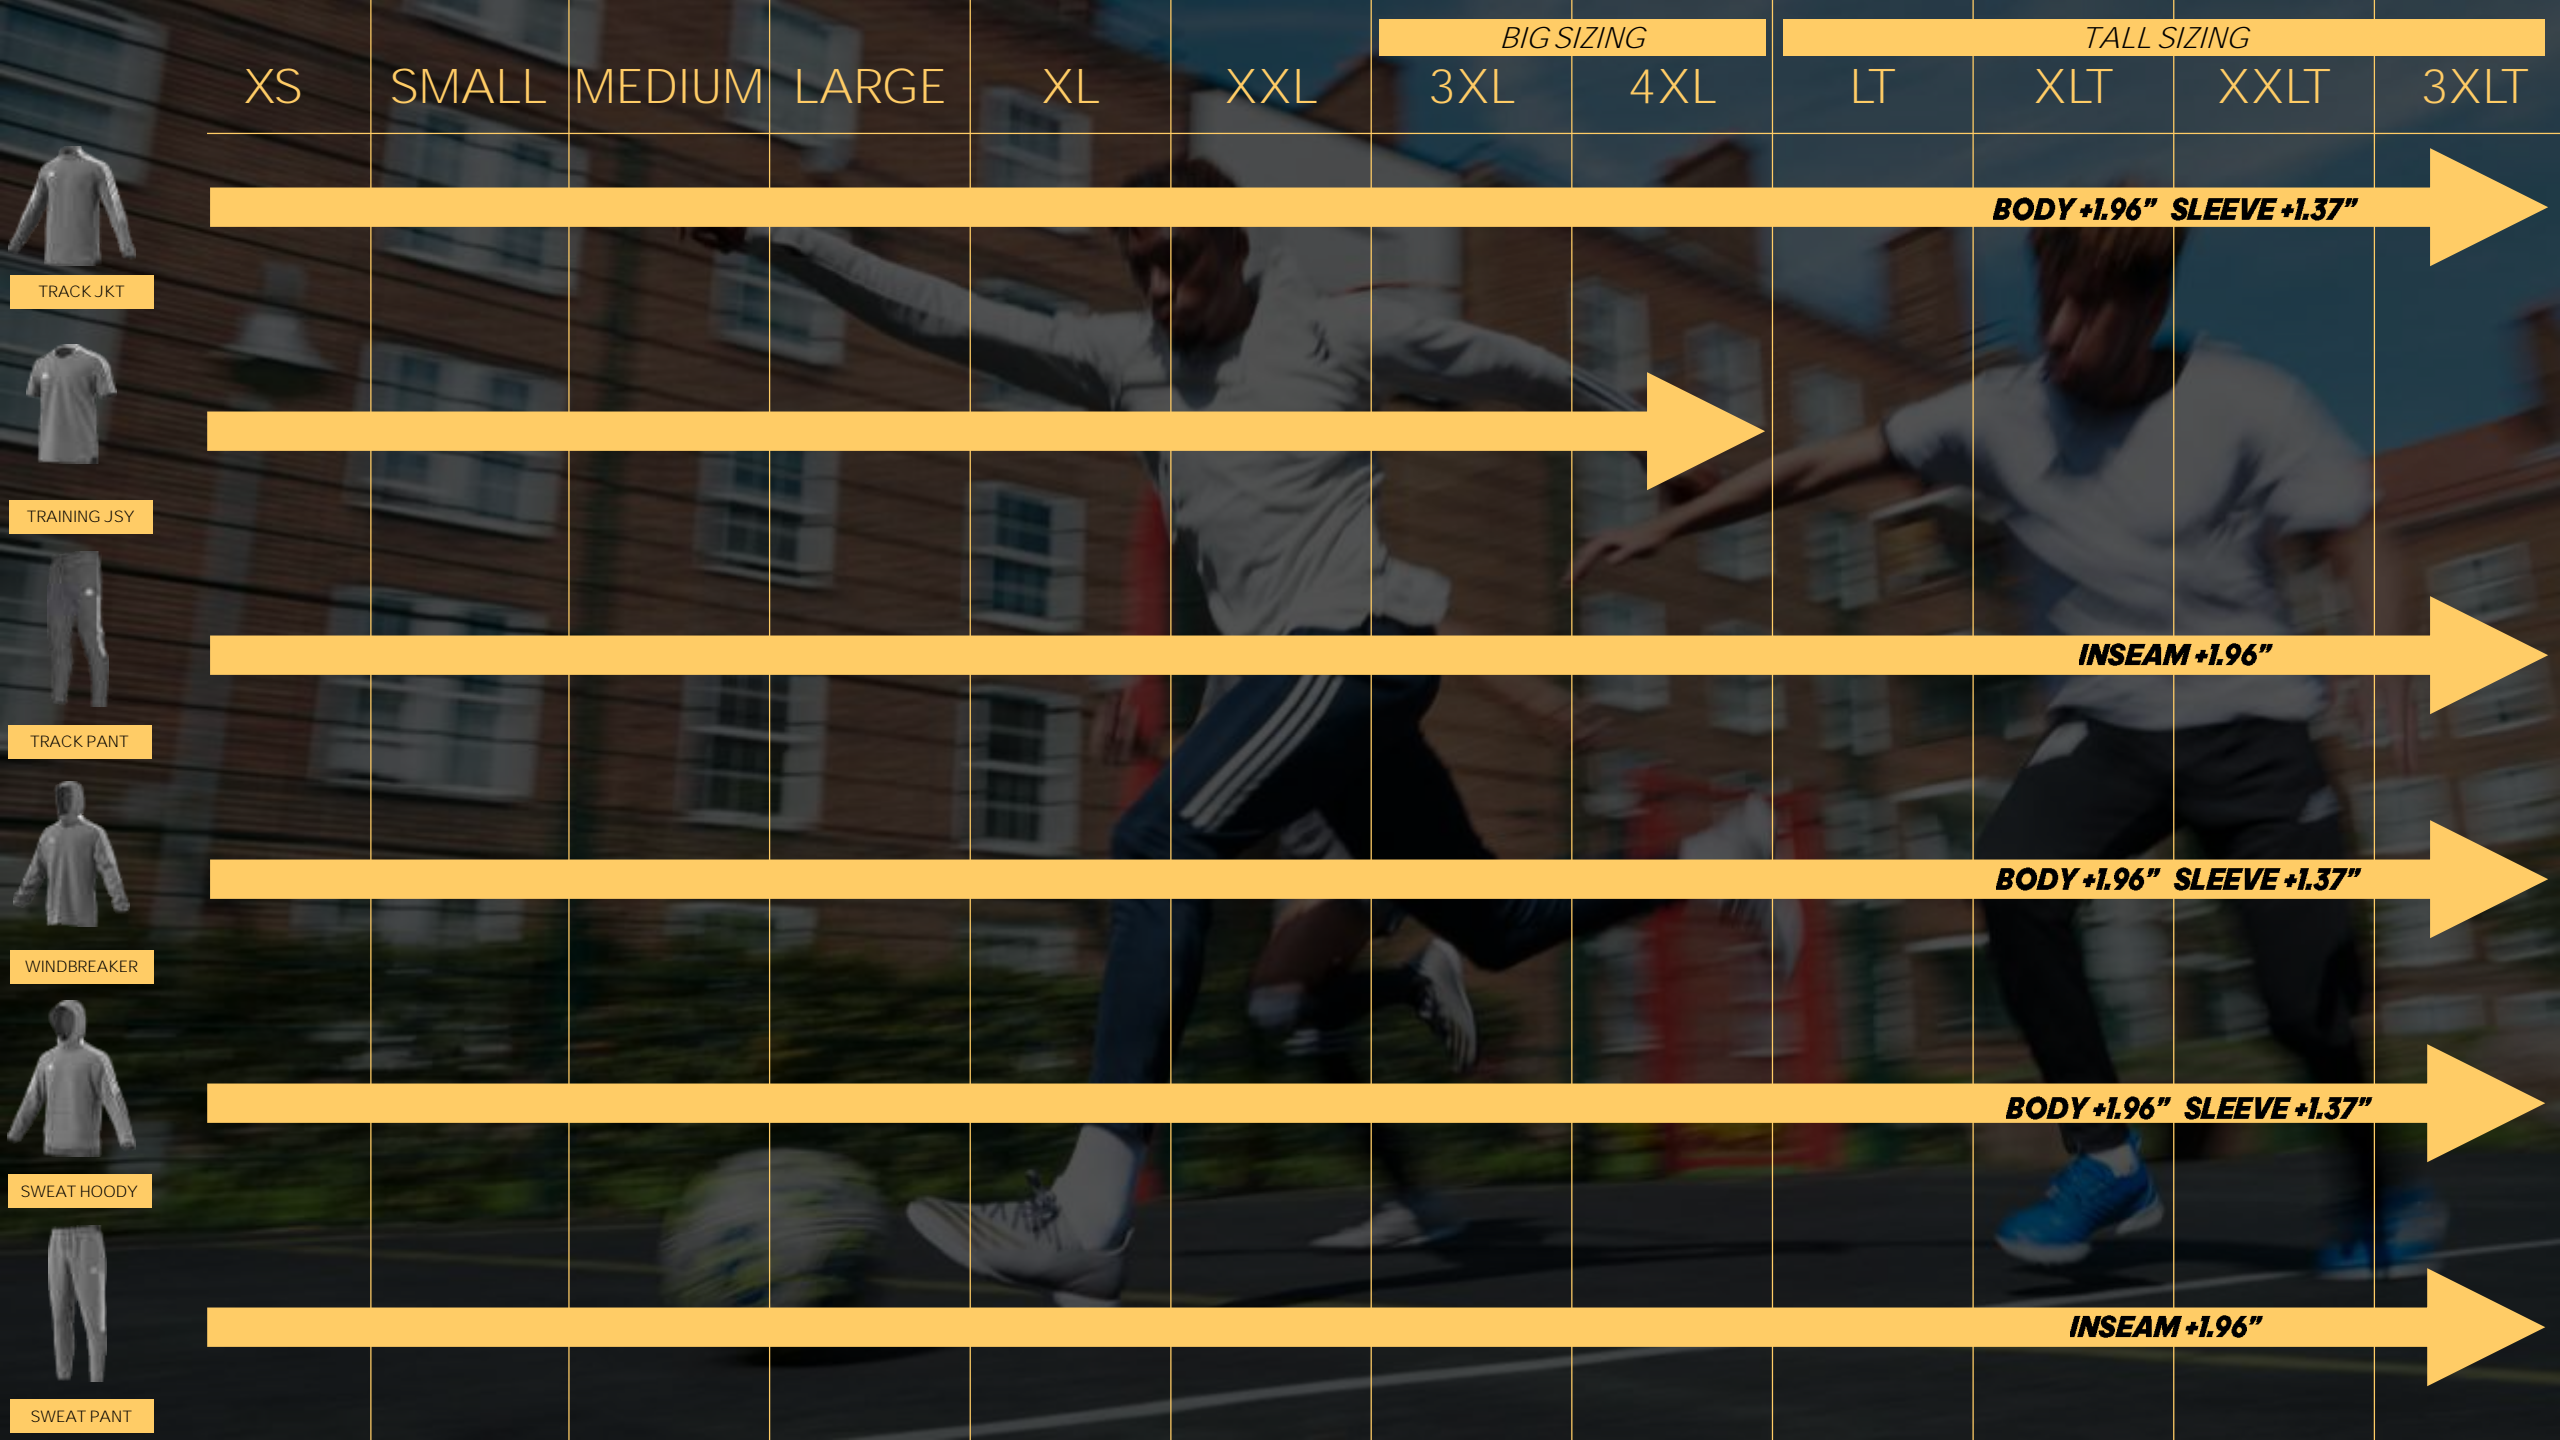

XS

SMALL

MEDIUM

LARGE

XL

XXL

3XL

4XL

LT

XLT

XXLT

3XLT

BIG SIZING

TALL SIZING

BODY +1.96" SLEEVE +1.37"

INSEAM +1.96"

BODY +1.96" SLEEVE +1.37"

BODY +1.96" SLEEVE +1.37"

INSEAM +1.96"

TRACK JKT

TRAINING JSY

TRACK PANT

WINDBREAKER

SWEAT HOODY

SWEAT PANT