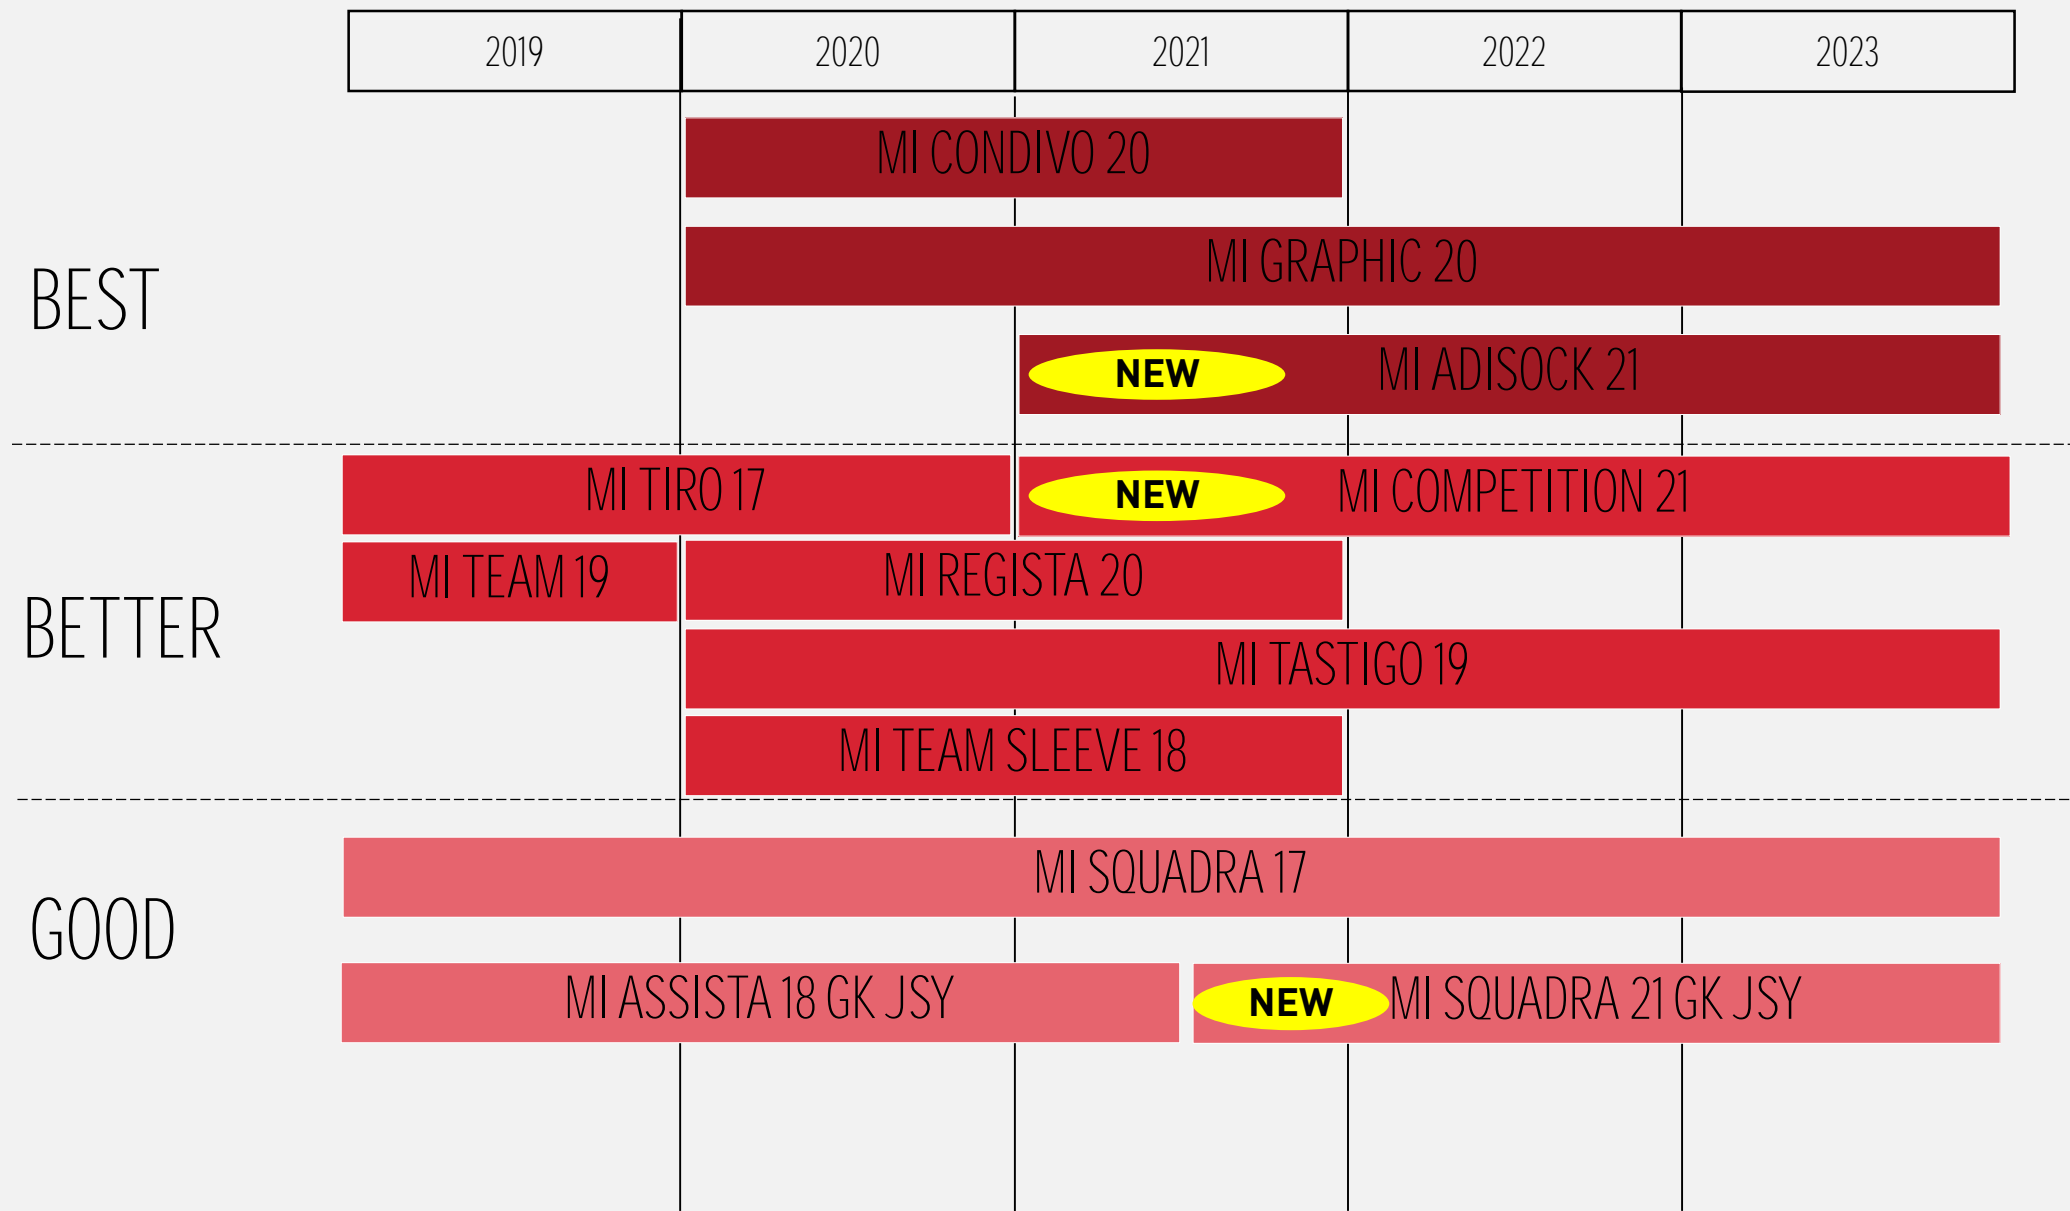

PH

MATCH WEAR MITEAM - LIFECYCLE OVERVIEW (JERSEYS)

INLINE EXTENSION
OWN THE LOCKER
ROOM

MI GRAPHIC 20

NEW

MI COMPETITION 21 & TASTIGO 19

MI SQUADRA 17

MITEAM EXCLUSIVE
WIN THE CREATORS